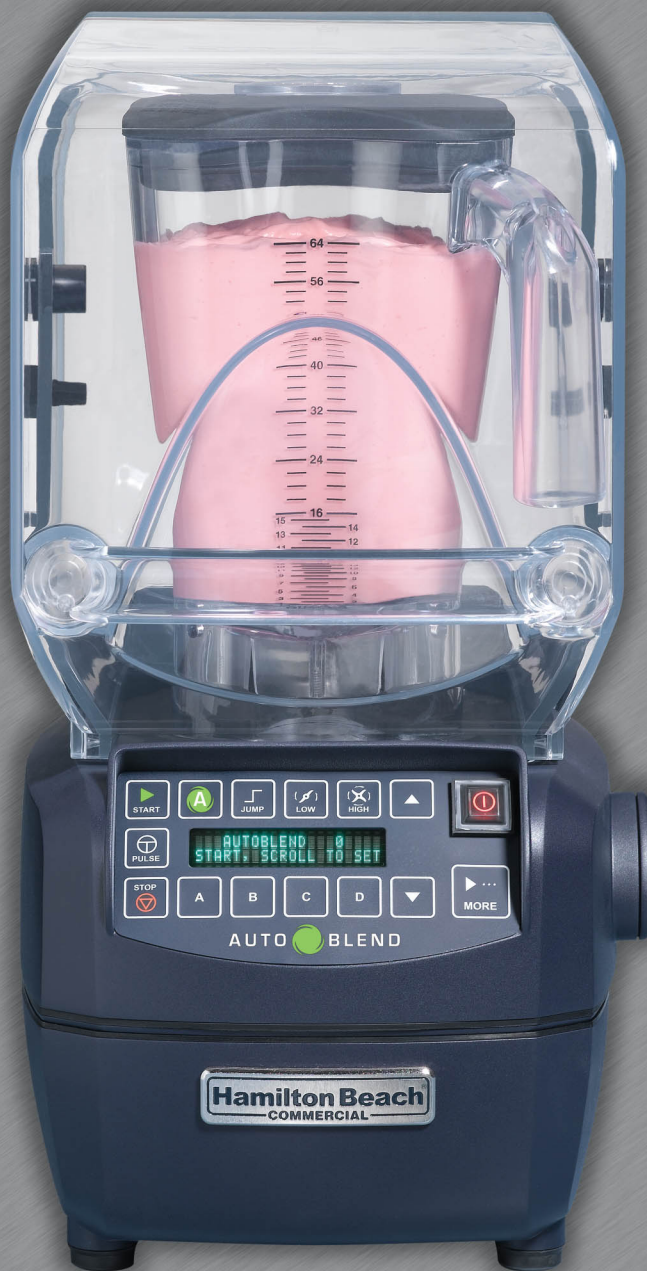

# Summit<sup>®</sup> with AUTO BLEND

**Quiet Shield™** sound enclosure reduces blender volume

**Auto Blend**  
stops the blender when drinks reach the perfect consistency

**Unique Air Flow Baffle**  
keeps unit cool and prevents water ingress

**Dual Fans**  
automatically keep motor cool

**Wave~Action®**  
continually forces mixture down to the blades for smooth results

**Jar Pad Sensor**  
turns off motor when container is not in place to reduce "wear and tear" from misuse.