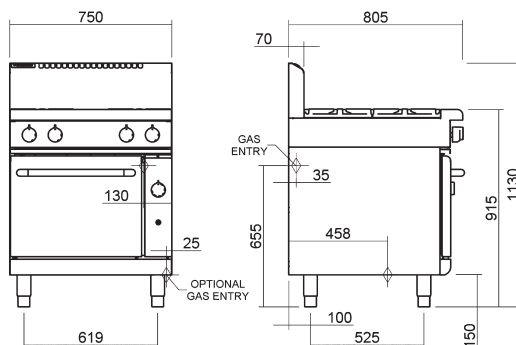

Technical data sheet for GAS RANGE STATIC OVEN 750mm

Waldorf
800 SERIES

Specifications

Burners

Open Burners 28MJ/hr dual flame ring with simmer rate

Griddle Burners 20MJ/hr per 300mm section

Oven 30MJ tubular under cast iron sole plate

Gas power

RN8510G 142 MJ/hr, 39.4kW

RN8513G 106 MJ/hr, 29.4kW

Griddle Plate

300mm Griddle cooking surface
292mm x 475mm, 1387cm²

Oven Dimensions

Width 500mm

Depth 590mm

Height 385mm

Rack size 495mm x 540mm

Rack positions 4

Gas connection

R 3/4 (BSP) male

130mm from RH side, 35mm from rear,
and 655mm from floor

All units supplied with Natural and LP gas
regulator

DIMENSIONS

Width 750mm

Depth 805mm

Height 915mm

Incl. splashback 1130mm

PACKING DATA

0.86m³

Width 790mm

Depth 865mm

Height 1255mm

GAS TYPES

Available in Natural gas and LP gas

Please specify when ordering

Units supplied complete with gas type
conversion kits

Other gas types on request

OPTIONS AT EXTRA COST

Simmer plates (replaces Potstand)

Ribbed griddle plates

Joining caps

Castors

Plinth mounting

RN8510G, RN8513G

RN8510G

RN8513G

MOFFAT

Australia
www.moffat.com.au
New Zealand
www.moffat.co.nz

Australia
Moffat Pty Limited

Victoria/Tasmania
740 Springvale Road
Mulgrave, Victoria 3170
Telephone 03-9518 3888
Facsimile 03-9518 3833
vsales@moffat.com.au

New South Wales
Telephone 02-8833 4111
nswsales@moffat.com.au

South Australia
Telephone 03-9518 3888
vsales@moffat.com.au

Queensland
Telephone 07-3630 8600
qldsales@moffat.com.au

Western Australia
Telephone 08-9562 0263
jberent@moffat.com.au

New Zealand
Moffat Limited

Christchurch
Telephone 03-389 1007
sales@moffat.co.nz

Auckland
Telephone 09-574 3150
sales@moffat.co.nz

ISO9001
Quality
Management
Standard

Designed and manufactured by

MOFFAT

ISO9001
All Waldorf products are designed and
manufactured by Moffat using the
internationally recognised ISO9001 quality
management system, covering design,
manufacture and final inspection, ensuring
consistent high quality at all times.

Printed in New Zealand
© Copyright Moffat Limited
Moffat/4639/BH/1M/8.05