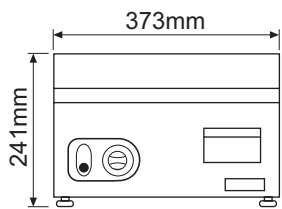

ALL ANVIL EQUIPMENT COMES WITH A ONE YEAR WARRANTY ON COMPONENTS AND DEFECTIVE WORKMANSHIP

ANVIL

NOTE:

When viewing the appliance from the front in its usual operating position, the width (W) of the product is the total distance from left to right ; the depth (D) of the product is the total distance from front to back ; the height (H) is the total distance from the bottom of the product to the top

GRIDDLE FLAT TOP ELECTRIC

MODELS:
FTA0400
FTA0600

FTA0400

FTA0600 / FTA4600

FTA0900

DESCRIPTION	GRIDDLE 400mm	GRIDDLE 600mm
MODEL	FTA0400	FTA0600
APPROX. # BURGERS P/HR	200	300
VOLTAGE 240V	2kW	3kW
DIMENSIONS (mm) (W x D x H)	373 x 532 x 241	623 x 532 x 241
BOX DIMNS (mm) (W x D x H)	460 x 590 x 350	720 x 590 x 350
PACKED WEIGHT (kg)	25	40
COMPLIES WITH SPEC.	SABS IEC 60335	SABS IEC 60335