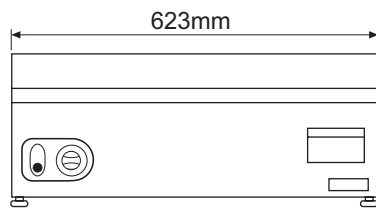

ALL ANVIL EQUIPMENT COMES WITH A ONE YEAR WARRANTY ON COMPONENTS AND DEFECTIVE WORKMANSHIP

ANVIL

NOTE:

When viewing the appliance from the front in its usual operating position, the width (W) of the product is the total distance from left to right ; the depth (D) of the product is the total distance from front to back ; the height (H) is the total distance from the bottom of the product to the top

GRIDDLE FLAT TOP ELECTRIC

MODELS:
FTA0400
FTA0600

FTA0400

FTA0600 / FTA4600

FTA0900

DESCRIPTION	GRIDDLE 400mm	GRIDDLE 600mm
MODEL	FTA0400	FTA0600
APPROX. # BURGERS P/HR	200	300
VOLTAGE 240V	2kW	3kW
DIMENSIONS (mm) (W x D x H)	373 x 532 x 241	623 x 532 x 241
BOX DIMNS (mm) (W x D x H)	460 x 590 x 350	720 x 590 x 350
PACKED WEIGHT (kg)	25	40
COMPLIES WITH SPEC.	SABS IEC 60335	SABS IEC 60335