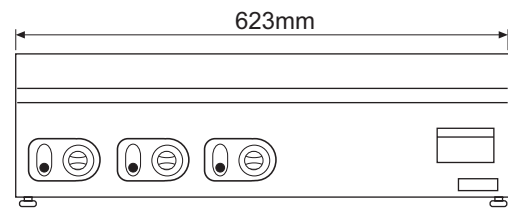

ALL ANVIL EQUIPMENT COMES WITH A ONE YEAR WARRANTY ON COMPONENTS AND DEFECTIVE WORKMANSHIP

ANVIL

NOTE:

When viewing the appliance from the front in its usual operating position, the width (W) of the product is the total distance from left to right ; the depth (D) of the product is the total distance from front to back ; the height (H) is the total distance from the bottom of the product to the top

GRIDDLE FLAT TOP ELECTRIC

MODELS:
FTA0400
FTA0600

FTA0400

FTA0600 / FTA4600

FTA0900

DESCRIPTION	GRIDDLE 400mm	GRIDDLE 600mm
MODEL	FTA0400	FTA0600
APPROX. # BURGERS P/HR	200	300
VOLTAGE 240V	2kW	3kW
DIMENSIONS (mm) (W x D x H)	373 x 532 x 241	623 x 532 x 241
BOX DIMNS (mm) (W x D x H)	460 x 590 x 350	720 x 590 x 350
PACKED WEIGHT (kg)	25	40
COMPLIES WITH SPEC.	SABS IEC 60335	SABS IEC 60335