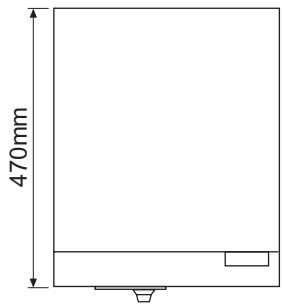

ALL ANVIL EQUIPMENT COMES WITH A ONE YEAR WARRANTY ON COMPONENTS AND DEFECTIVE WORKMANSHIP

ANVIL

NOTE:

When viewing the appliance from the front in its usual operating position, the width (W) of the product is the total distance from left to right ; the depth (D) of the product is the total distance from front to back ; the height (H) is the total distance from the bottom of the product to the top

GRIDDLE FLAT TOP ELECTRIC

MODELS:
FTA0400
FTA0600

FTA0400

FTA0600 / FTA4600

FTA0900

DESCRIPTION	GRIDDLE 400mm	GRIDDLE 600mm
MODEL	FTA0400	FTA0600
APPROX. # BURGERS P/HR	200	300
VOLTAGE 240V	2kW	3kW
DIMENSIONS (mm) (W x D x H)	373 x 532 x 241	623 x 532 x 241
BOX DIMNS (mm) (W x D x H)	460 x 590 x 350	720 x 590 x 350
PACKED WEIGHT (kg)	25	40
COMPLIES WITH SPEC.	SABS IEC 60335	SABS IEC 60335