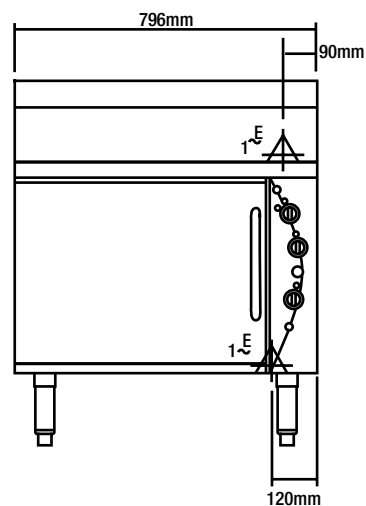

Turbofan E931

Electric Range and Cook Top

CONSTRUCTION

Stainless steel exterior
Enamel oven interior
Toughened twin pane glass door
Strong and stylish door handle
Fully sealed cooktop
Four gastronorm tray capacity
(wire racks included)
Fully insulated
Enamel control panel

CONTROLS

On/off switch
Mechanical thermostat, variable
between 50°C and 280°C
3 hour roast timer
Cook n hold factory preset at 70°C
(range 60°C to 90°C)
Low velocity fan system
Grill position for cheesemelting/toasting
Oven light

CLEANING AND SERVICING

Fully removable racks and fan baffle
Fully removable bottom element guard
Removable door seals

SPECIFICATIONS

Electrical requirements

Cook Top 240V, 1P+N+E, 50Hz, 6.5kW, 27A

Oven 240V, 1P+N+E, 50Hz, 3.1kW, 13A

Note: Oven and Cook Top require separate electrical supplies

External Dimensions

Width 720mm
Height 430mm
Depth 600mm

Internal Dimensions

Width 544mm
Height 310mm
Depth 432mm

Oven Rack Dimensions

Width 530mm
Depth 370mm

Nett Weight

100kg

Packing Data

130kg
0.56m³
Width 835mm
Height 835mm
Depth 720mm

Turbofan E931