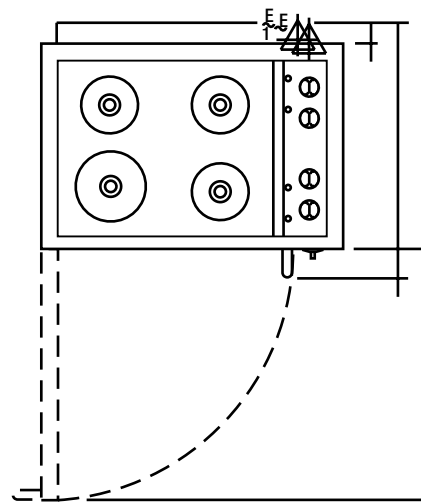

#### External Dimensions

Width 720mm  
 Height 430mm  
 Depth 600mm

#### Internal Dimensions

Width 544mm  
 Height 310mm  
 Depth 432mm

#### Packing Data

130kg  
 0.56m<sup>3</sup>  
 Width 835mm  
 Height 835mm  
 Depth 720mm

Turbofan E931

**ISO 9001**  
 All Turbofan products are designed and manufactured by Moffat Ltd using the internationally recognised ISO 9001 quality management system, covering design, manufacture and final inspection, ensuring consistent high quality at all times.