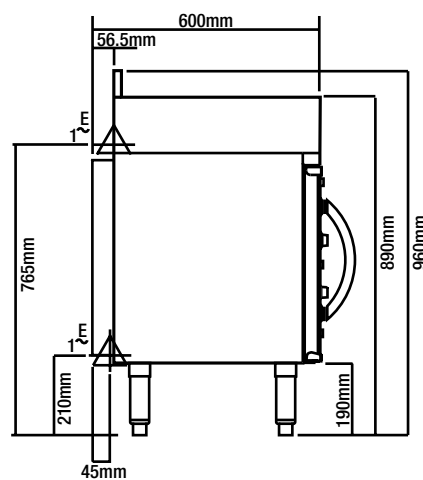

#### External Dimensions

Width 720mm  
 Height 430mm  
 Depth 600mm

#### Internal Dimensions

Width 544mm  
 Height 310mm  
 Depth 432mm

#### Oven Rack Dimensions

Width 530mm  
 Depth 370mm

#### Packing Data

130kg  
 0.56m<sup>3</sup>  
 Width 835mm  
 Height 835mm  
 Depth 720mm

Turbofan E931

**ISO 9001**  
 All Turbofan products are designed and manufactured by Moffat Ltd using the internationally recognised ISO 9001 quality management system, covering design, manufacture and final inspection, ensuring consistent high quality at all times.