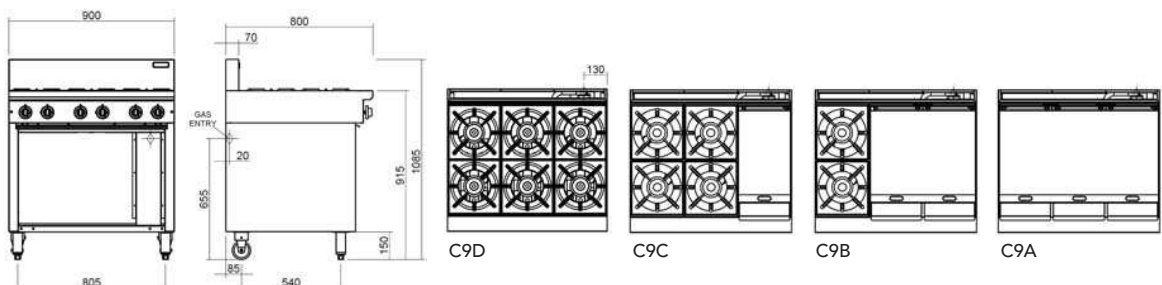

Gas Cooktop / Gas Griddle 900mm

C9A

300mm, 600mm or 900mm wide griddle plate can be specified on a Cobra 900mm cooktop.

C9D

C9C

C9B

TECHNICAL DATA GAS COOKTOP / GAS GRIDDLE 900MM

Burners

Open Burners;
22MJ/hr, 5.5kW each
Griddle Burners;
20MJ/hr, 5.0kW per
300mm section

Gas power

C9D 132MJ/hr, 33kW
C9C 108 MJ/hr, 27kW
C9B 84MJ/hr, 21kW
C9A 60MJ/hr, 15kW

Gas connection

R³/₄ (BSP) male
130mm from RH side,
20mm from rear, and
655mm from floor
*All units supplied with
Natural and LP gas
regulator*

Dimensions

Width 900mm
Depth 800mm
Height 915mm
Incl. splashback 1085mm

Packing data

1.02m³
Width 940mm
Depth 865mm
Height 1255mm
100kg nett weight
165kg packed weight

Gas types

Available in Natural gas
and LP gas, please specify
when ordering
*Other gas types on
request*